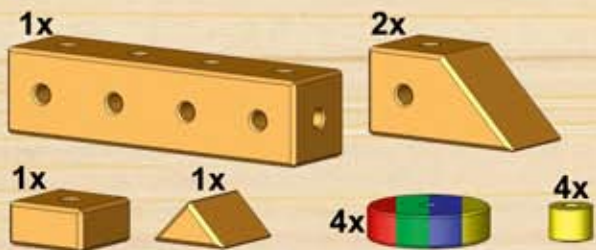

304

LEVEL

3+

x 22

15 min

4x
5x

- 1x
- 2x
- 2x
- 1x
- 3x
- 2x
- 19x
- 3x
- 1x
- 2x
- 1x
- 1x
- 2x
- 2x
- 4x

- 1x [Small square block with hole]
- 1x [Rectangular block with 3 holes]
- 2x [Rectangular block with 4 holes]
- 2x [Rectangular block with 5 holes]
- 4x [Triangular block]
- 2x [Cylindrical bush]
- 5x [Yellow pin]
- 22x [Red pin]
- 2x [Small square block]
- 2x [Rectangular block with 2 holes]
- 2x [Rectangular block with 3 holes]
- 2x [Rectangular block with 4 holes]
- 2x [Rectangular block with 5 holes]
- 2x [Triangular block]
- 5x [Gear (red, green, blue, yellow)]
- 8x [Yellow shaft]
- 2x [Yellow shaft]

- 2x
- 2x
- 2x
- 2x
- 4x
- 28x
- 6x
- 2x
- 1x
- 1x
- 1x
- 12x
- 6x
-
-
-

- | | | | | | | | | |
|----|----|----|----|----|----|-----|----|----|
| 1x | 2x | 2x | 2x | 4x | 1x | 2x | | |
| | | | | | | | | |
| 2x | 2x | 2x | 2x | 4x | 6x | 26x | 6x | 9x |
| | | | | | | | | |