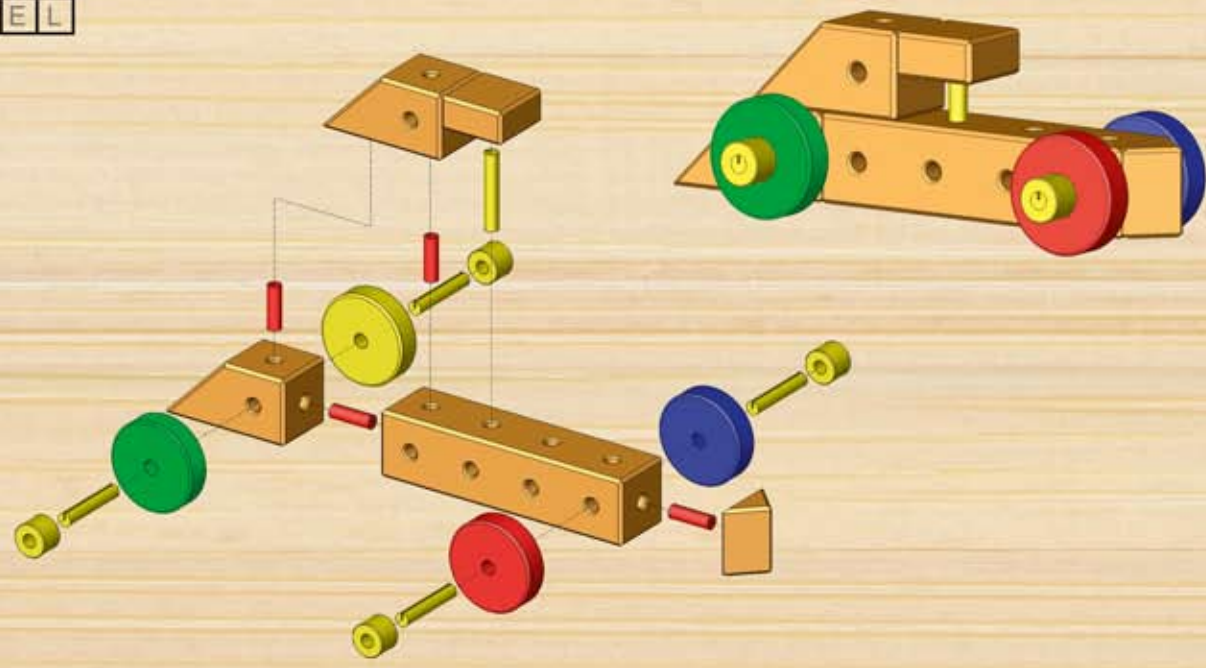

304

LEVEL

3+

x 22

15 min

4x
5x

- 1x
- 2x
- 2x
- 1x
- 3x
- 2x
- 19x
- 3x
- 1x
- 2x
- 1x
- 1x
- 2x
- 2x
- 4x

- 1x [Small square block with hole]
- 1x [Rectangular block with 3 holes]
- 2x [Rectangular block with 4 holes]
- 2x [Rectangular block with 5 holes]
- 4x [Triangular block]
- 2x [Cylindrical bush]
- 5x [Yellow pin]
- 22x [Red pin]
- 2x [Small square block]
- 2x [Rectangular block with 2 holes]
- 2x [Rectangular block with 3 holes]
- 2x [Rectangular block with 4 holes]
- 2x [Rectangular block with 5 holes]
- 2x [Triangular block]
- 5x [Gear (red, green, blue, yellow)]
- 8x [Yellow shaft]
- 2x [Yellow shaft]