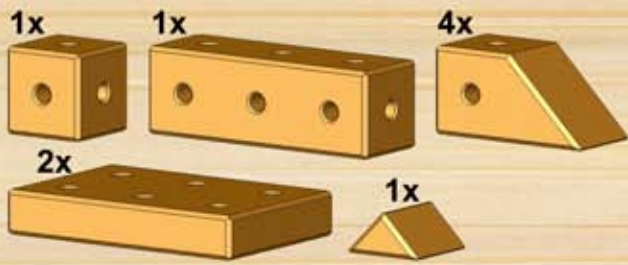

303

LEVEL

3+

x 20

10 min